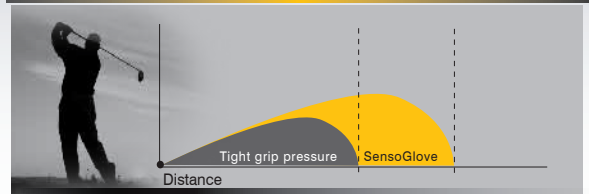

SensoGlove: Improve Distance

A lighter grip delivers greater distance

It is a well known fact among golf instructors that a relaxed grip is key to a powerful, consistent and natural golf swing. Yet it is hard to transfer this principle into the golf swing. Even though a golfer might think to hold the club lightly, during an actual swing their relaxed grip is gone, they tense up and then swing poorly.

The SensoGlove provides a solution to this universal problem by providing real-time feedback of the correct grip pressure at every point of the swing, from address through take-away, backswing, downswing, impact and follow-through. This teaches how lightly a golfer can hold the club without giving up control or power.

Train with the SensoGlove to learn:

- Better rhythm, tempo and timing
- Natural turning and cocking of the shoulders, arms and wrists
- Natural opening, closing and release of the clubhead
- Increased clubhead awareness
- Higher acceleration of the arms for maximum power production

"Grip the club as if you were holding a baby bird."
Sam Snead

"Tension destroys motion"
Bob Toski

For more information or to order today, visit

www.sensoglove.com